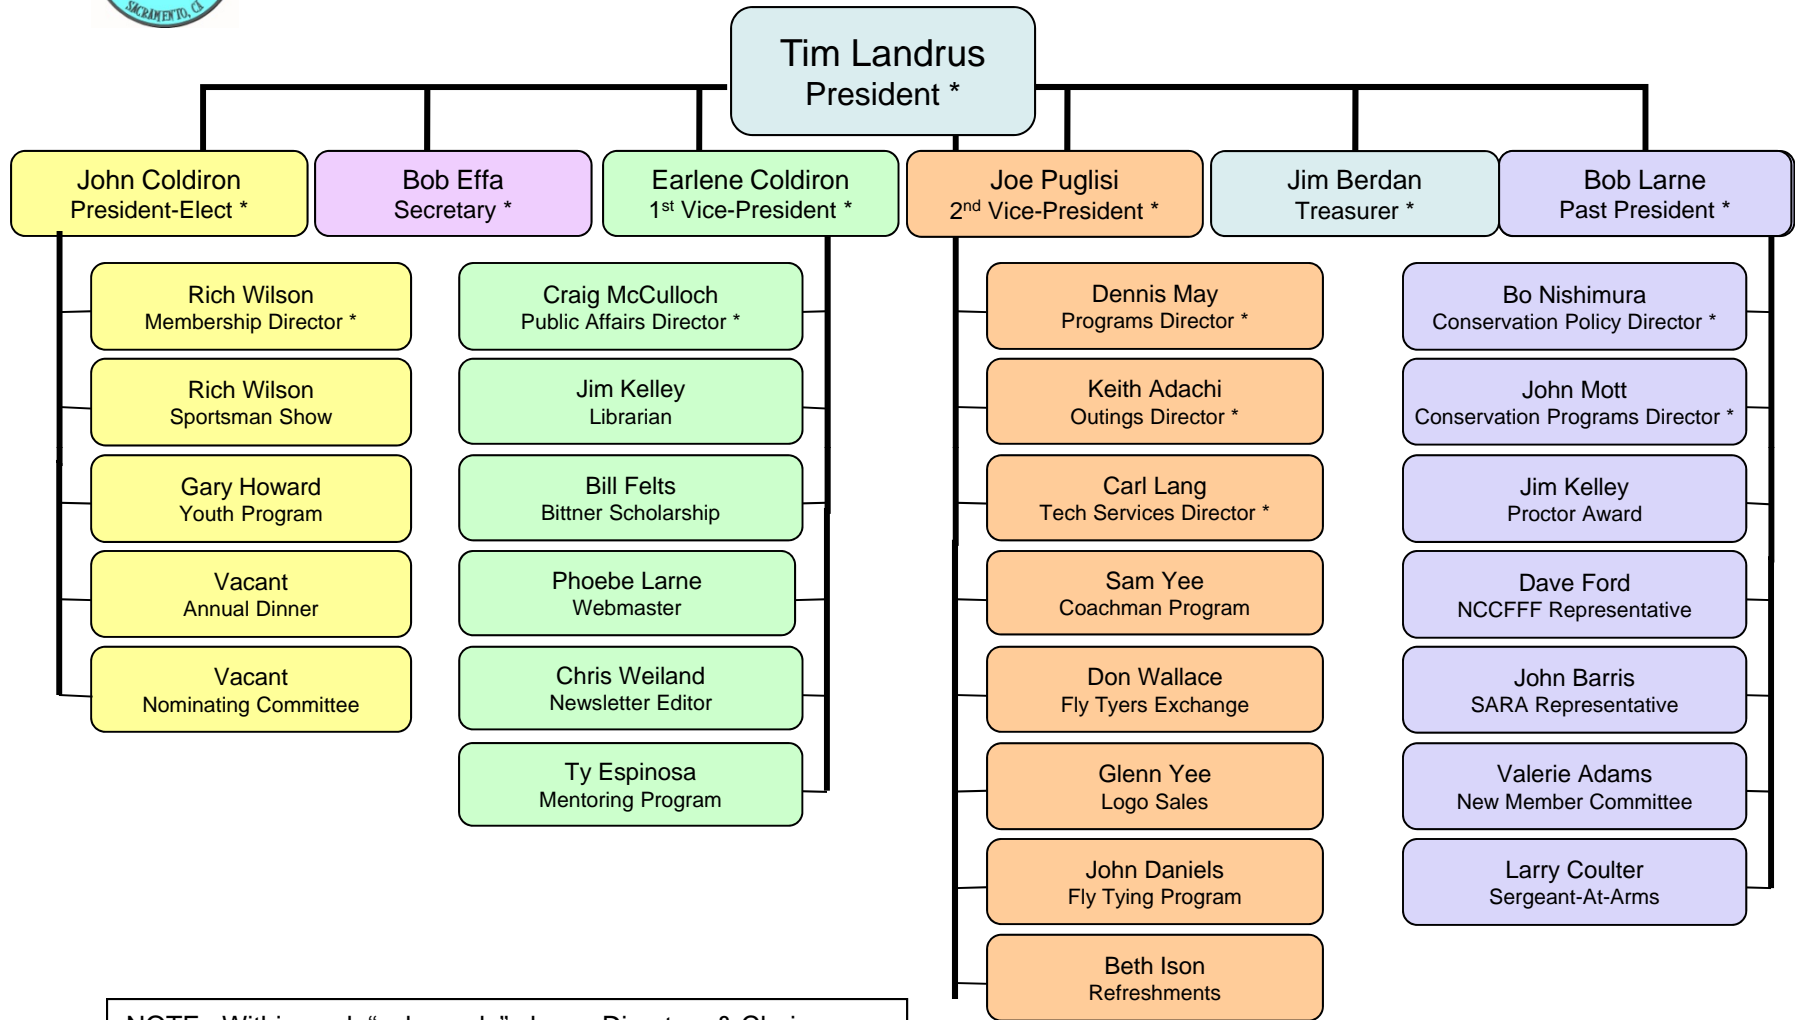

California Fly Fishers Unlimited (CFFU) 2012 Organization Chart

NOTE: Within each "color code" above, Directors & Chairmen will report directly to the Officer at the top of that color.

* Designates CFFU Board Voting Member